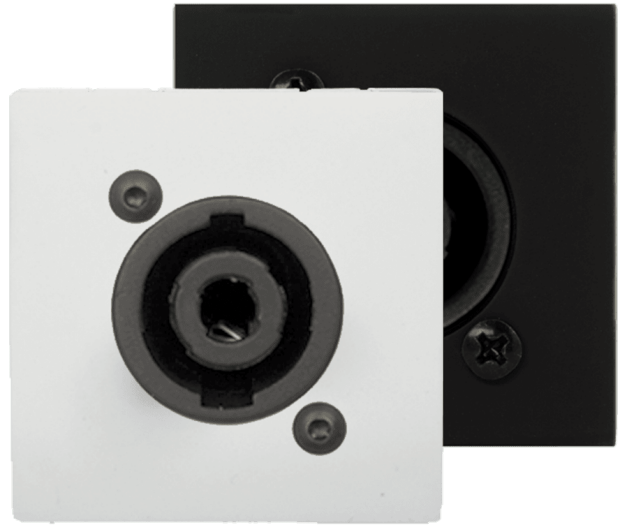

Product information:

Connection plate with Neutrik Speakon connector, designed to be used with bTicino installation materials. Available in Black (/B) & White (/W). (Mounting frame and cover plate not included)

Variants:

- CP43SPE/W - White version