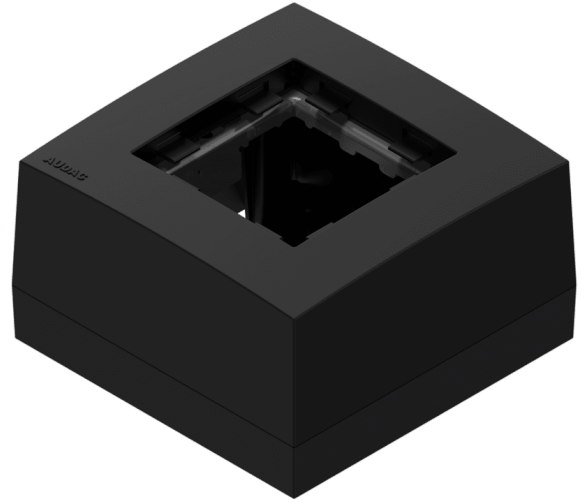

CP45BOX1

Surface mount box for 45x45 standard range

Product information:

Surface mount box for 45X45 standard range

Variants:

- CP45BOX1/W - White version