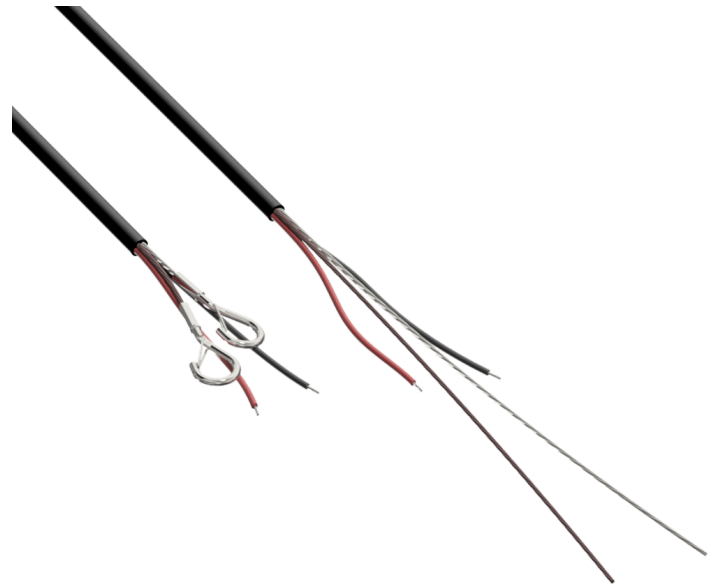

Product information:

A connection cable with conductors and a steel suspension and safety wire in a single outer jacket. This offers the cleanest and most elegant solution for connecting and mounting the loudspeaker. This professional connection cable with two integrated steel cores for suspending adds an additional drop safety for the loudspeaker. Fixation is made through two snap-hooks on one end and a dual Gripple™ fixation on the other end. The cable length of 10 meters offers possibilities for a wide variety of ceiling heights. An innovatively designed rear cover of the ALTI pendant loudspeakers (not suited for ALTIxM series) can be placed after installation and hides the connection and suspension on the speaker end. The ceiling end connections are covered through a cable cover.

Variants:

- DSC100/B - Black
- DSC100/W - White