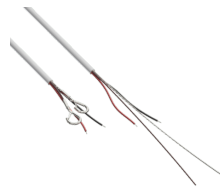

## Product information:

---

A connection cable with conductors and a steel suspension and safety wire in a single outer jacket. This offers the cleanest and most elegant solution for connecting and mounting the loudspeaker. This professional connection cable with two integrated steel cores for suspending adds an additional drop safety for the loudspeaker. Fixation is made through two snap-hooks on one end and a dual Gripple™ fixation on the other end. The cable length of 7 meters offers possibilities for a wide variety of ceiling heights. An innovatively designed rear cover of the ALTI pendant loudspeakers (not suited for ALTIxM series) can be placed after installation and hides the connection and suspension on the speaker end. The ceiling end connections are covered through a cable cover.

## Variants:

---

- DSC70/B - Black
- DSC70/W - White