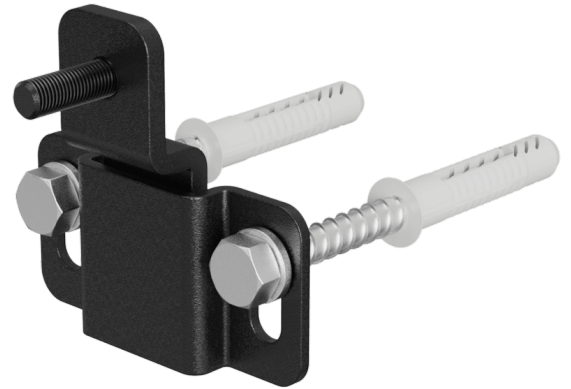

## Product information:

---

The MBK102 is a mounting bracket that can be used to mount different kinds of bass cabinets with a limited size and weight. The simple, nevertheless very efficient principle provides an easy and quick installation. It is based on two protruding wall brackets and an L-bracket which have to be installed against the wall on the desired location. Two metal hooks and a rubber foot have to be fixed to the provided points on the bass cabinet, using the included screws. Subsequently, the metal hooks have to be hooked into the protruding part of the wall brackets while the rubber foot slides over the L-bracket, preventing accidental lift-out of the cabinet.

## Variants:

---

- MBK102/B - Black version