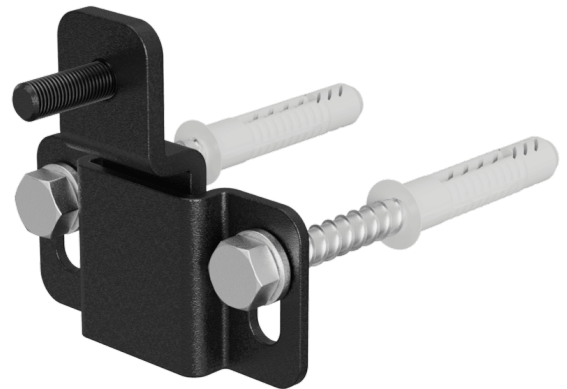

Product information:

The MBK102 is a mounting bracket that can be used to mount different kinds of bass cabinets with a limited size and weight. The simple, nevertheless very efficient principle provides an easy and quick installation. It is based on two protruding wall brackets and an L-bracket which have to be installed against the wall on the desired location. Two metal hooks and a rubber foot have to be fixed to the provided points on the bass cabinet, using the included screws. Subsequently, the metal hooks have to be hooked into the protruding part of the wall brackets while the rubber foot slides over the L-bracket, preventing accidental lift-out of the cabinet.

Variants:

- MBK102/B - Black version