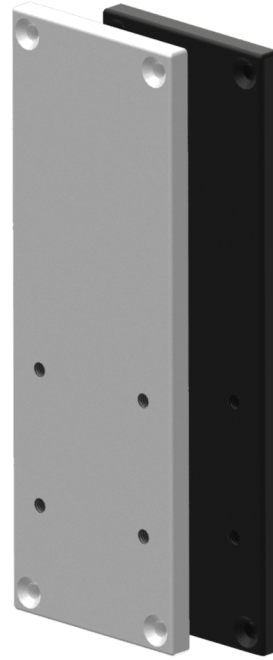

# WBP100

## Wall bracket plate for XENO/VEXO speaker

### Product information:

---

This wall bracket is used for mounting the XENO series speakers on gypsum board (gyprock) walls, adding extra support to the bracket base.

### Variants:

---

- WBP100/B - Black version
- WBP100/W - White version